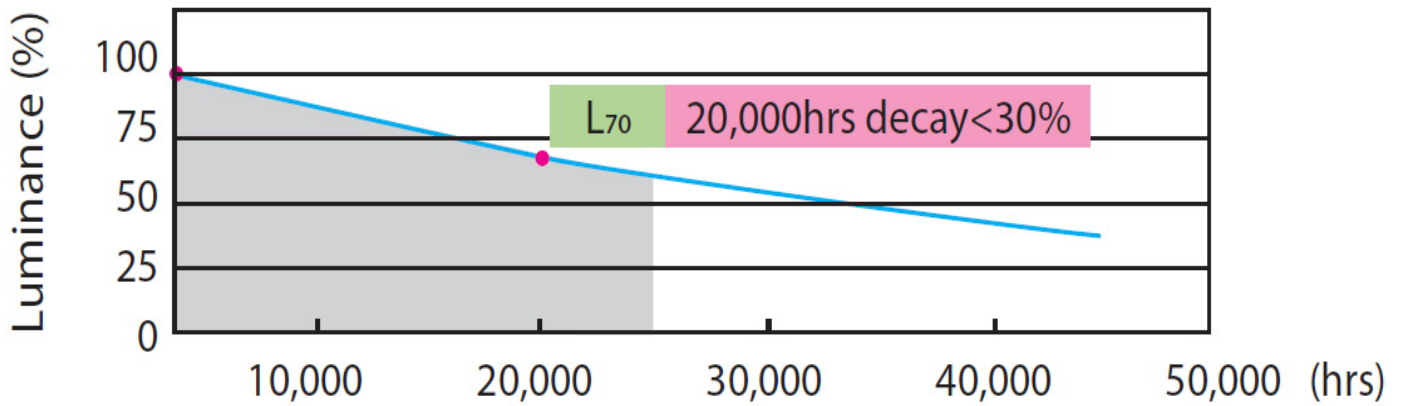

## Specification

Parameter	Rating	Units
Power Consumption	5	W
Field Angles	Wide Flood Angle	Degree
Color Temperature	3000/6000	K
CRI	80/70	/
Weight	170±10	g
Base	E27	none

## Illuminance and Field Angles

\* Cool White/ Warm White

Part Number	Power Consumption(W)	Field Angle	Lm (Typ.)	Lm (Min.)	CCT (Typ.)
LVC-LB-A55-7000	5W	Wide Flood Angle	240	200	5650~7000K
LVC-LB-A55-3050			170	140	2670~3050K

## Light Patterns

The diagrams present the light patterns with respect to different color temperature and field angle.

**Lifetime**

**Environmentally Friendly**

5W A55(E27) VS 25W Incandescent