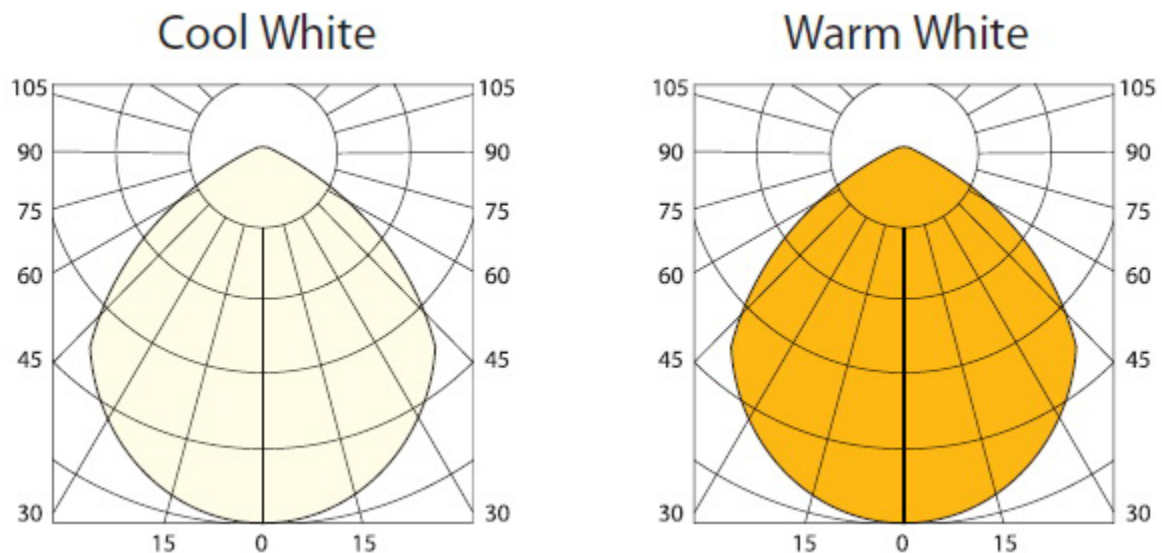

## Specification

Parameter	Rating	Units
Power Consumption	5	W
Field Angles	Wide Flood Angle	Degree
Color Temperature	3000/6000	K
CRI	80/70	/
Weight	170±10	g
Base	E27	none

## Illuminance and Field Angles

\* Cool White/ Warm White

Part Number	Power Consumption(W)	Field Angle	Lm (Typ.)	Lm (Min.)	CCT (Typ.)
LVC-LB-A55-7000	5W	Wide Flood Angle	240	200	5650~7000K
LVC-LB-A55-3050			170	140	2670~3050K

## Light Patterns

The diagrams present the light patterns with respect to different color temperature and field angle.

**Lifetime**

**Environmentally Friendly**

5W A55(E27) VS 25W Incandescent