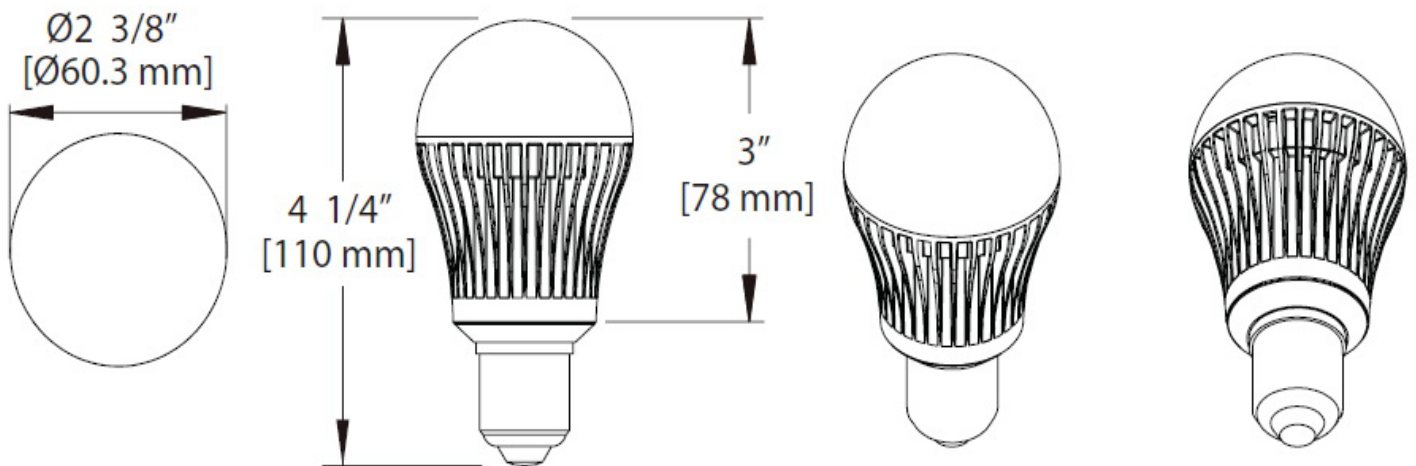

## **5W A55 (E27)**

**A55** with an industry standard E27 base, it can be a great substitution for traditional bulb and save about 80% energy per year. Long duration and stable lighting can easily fit your requirements. It is an ideal solution for hard to reach light fixtures.

## Dimensions

Tolerance:  $\pm 1/8"$  [2.5 mm]

## Specification

Parameter	Rating	Units
Power Consumption	5	W
Field Angles	Wide Flood Angle	Degree
Color Temperature	3000/6000	K
CRI	80/70	/
Weight	170±10	g
Base	E27	none

## Package Information

Interior Tray (15 Pcs. of 5W A55 (E27) )

Exterior Box ( 45 Pcs. of 5W A55(E27) )

Note : Interior Tray Dimensions : 500mm(length)\*400mm(width)\*65mm(height)

Outer Box Dimensions : 520mm(length)\*425mm(width)\*195mm(height)