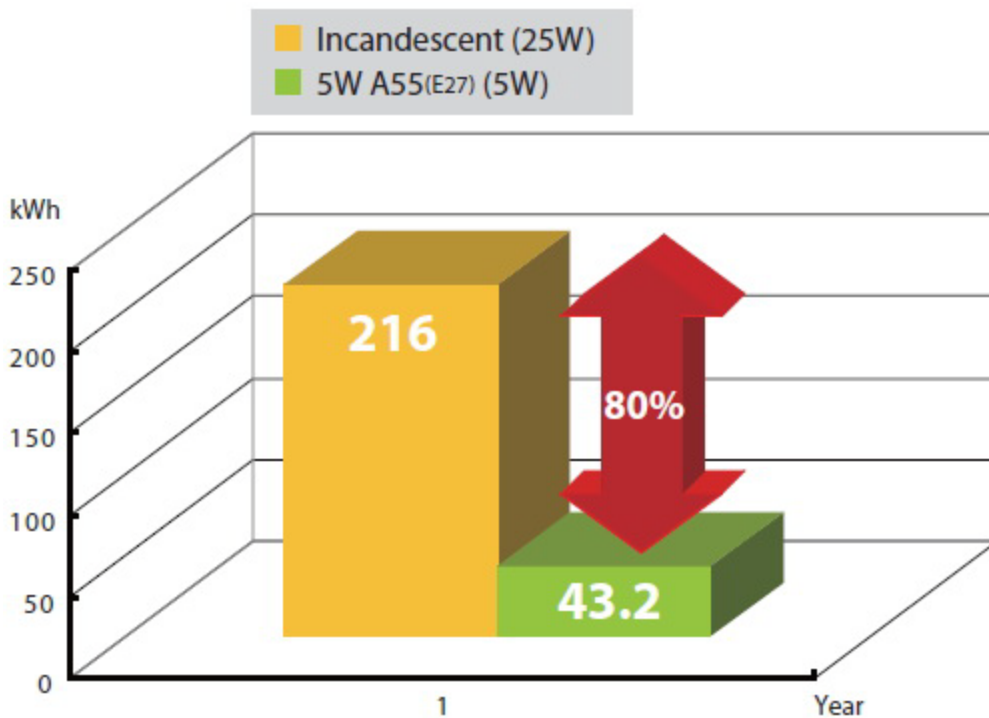

## Specification

Parameter	Rating	Units
Power Consumption	5	W
Field Angles	Wide Flood Angle	Degree
Color Temperature	3000/6000	K
CRI	80/70	/
Weight	170±10	g
Base	E27	none

## Illuminance and Field Angles

\* Cool White/ Warm White

Part Number	Power Consumption(W)	Field Angle	Lm (Typ.)	Lm (Min.)	CCT (Typ.)
LVC-LB-A55-7000	5W	Wide Flood Angle	240	200	5650~7000K
LVC-LB-A55-3050			170	140	2670~3050K

## Light Patterns

The diagrams present the light patterns with respect to different color temperature and field angle.

**Lifetime**

**Environmentally Friendly**

5W A55(E27) VS 25W Incandescent