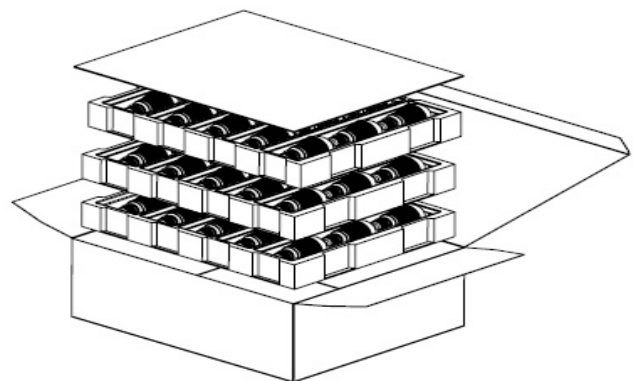

## Package Information

Interior Tray (15 Pcs. of 5W A55 (E27) )

Exterior Box ( 45 Pcs. of 5W A55(E27) )

Note : Interior Tray Dimensions : 500mm(length)\*400mm(width)\*65mm(height)

Outer Box Dimensions : 520mm(length)\*425mm(width)\*195mm(height)