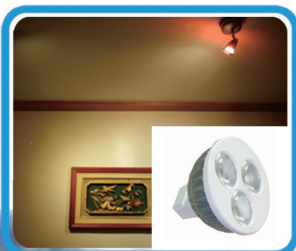

15W LED PAR38 Bulb, Base: E26

			Tolerance: ±1/8" [2.5mm]	APPLICATION: Retail Ceiling Fixture Restaurant Lobby Hallway Replace traditional 120W Halogen		
MODEL	BEAM ANGLE	COLOUR TEMPERATURE	INPUT VOLTAGE	WATTAGE	Net Weight	DRIVER
LVC-LB-PAR38	30°/60°	Warm White / Neutral White /Cool White	100-250V AC	15W	400 ± 5 g	Built-in